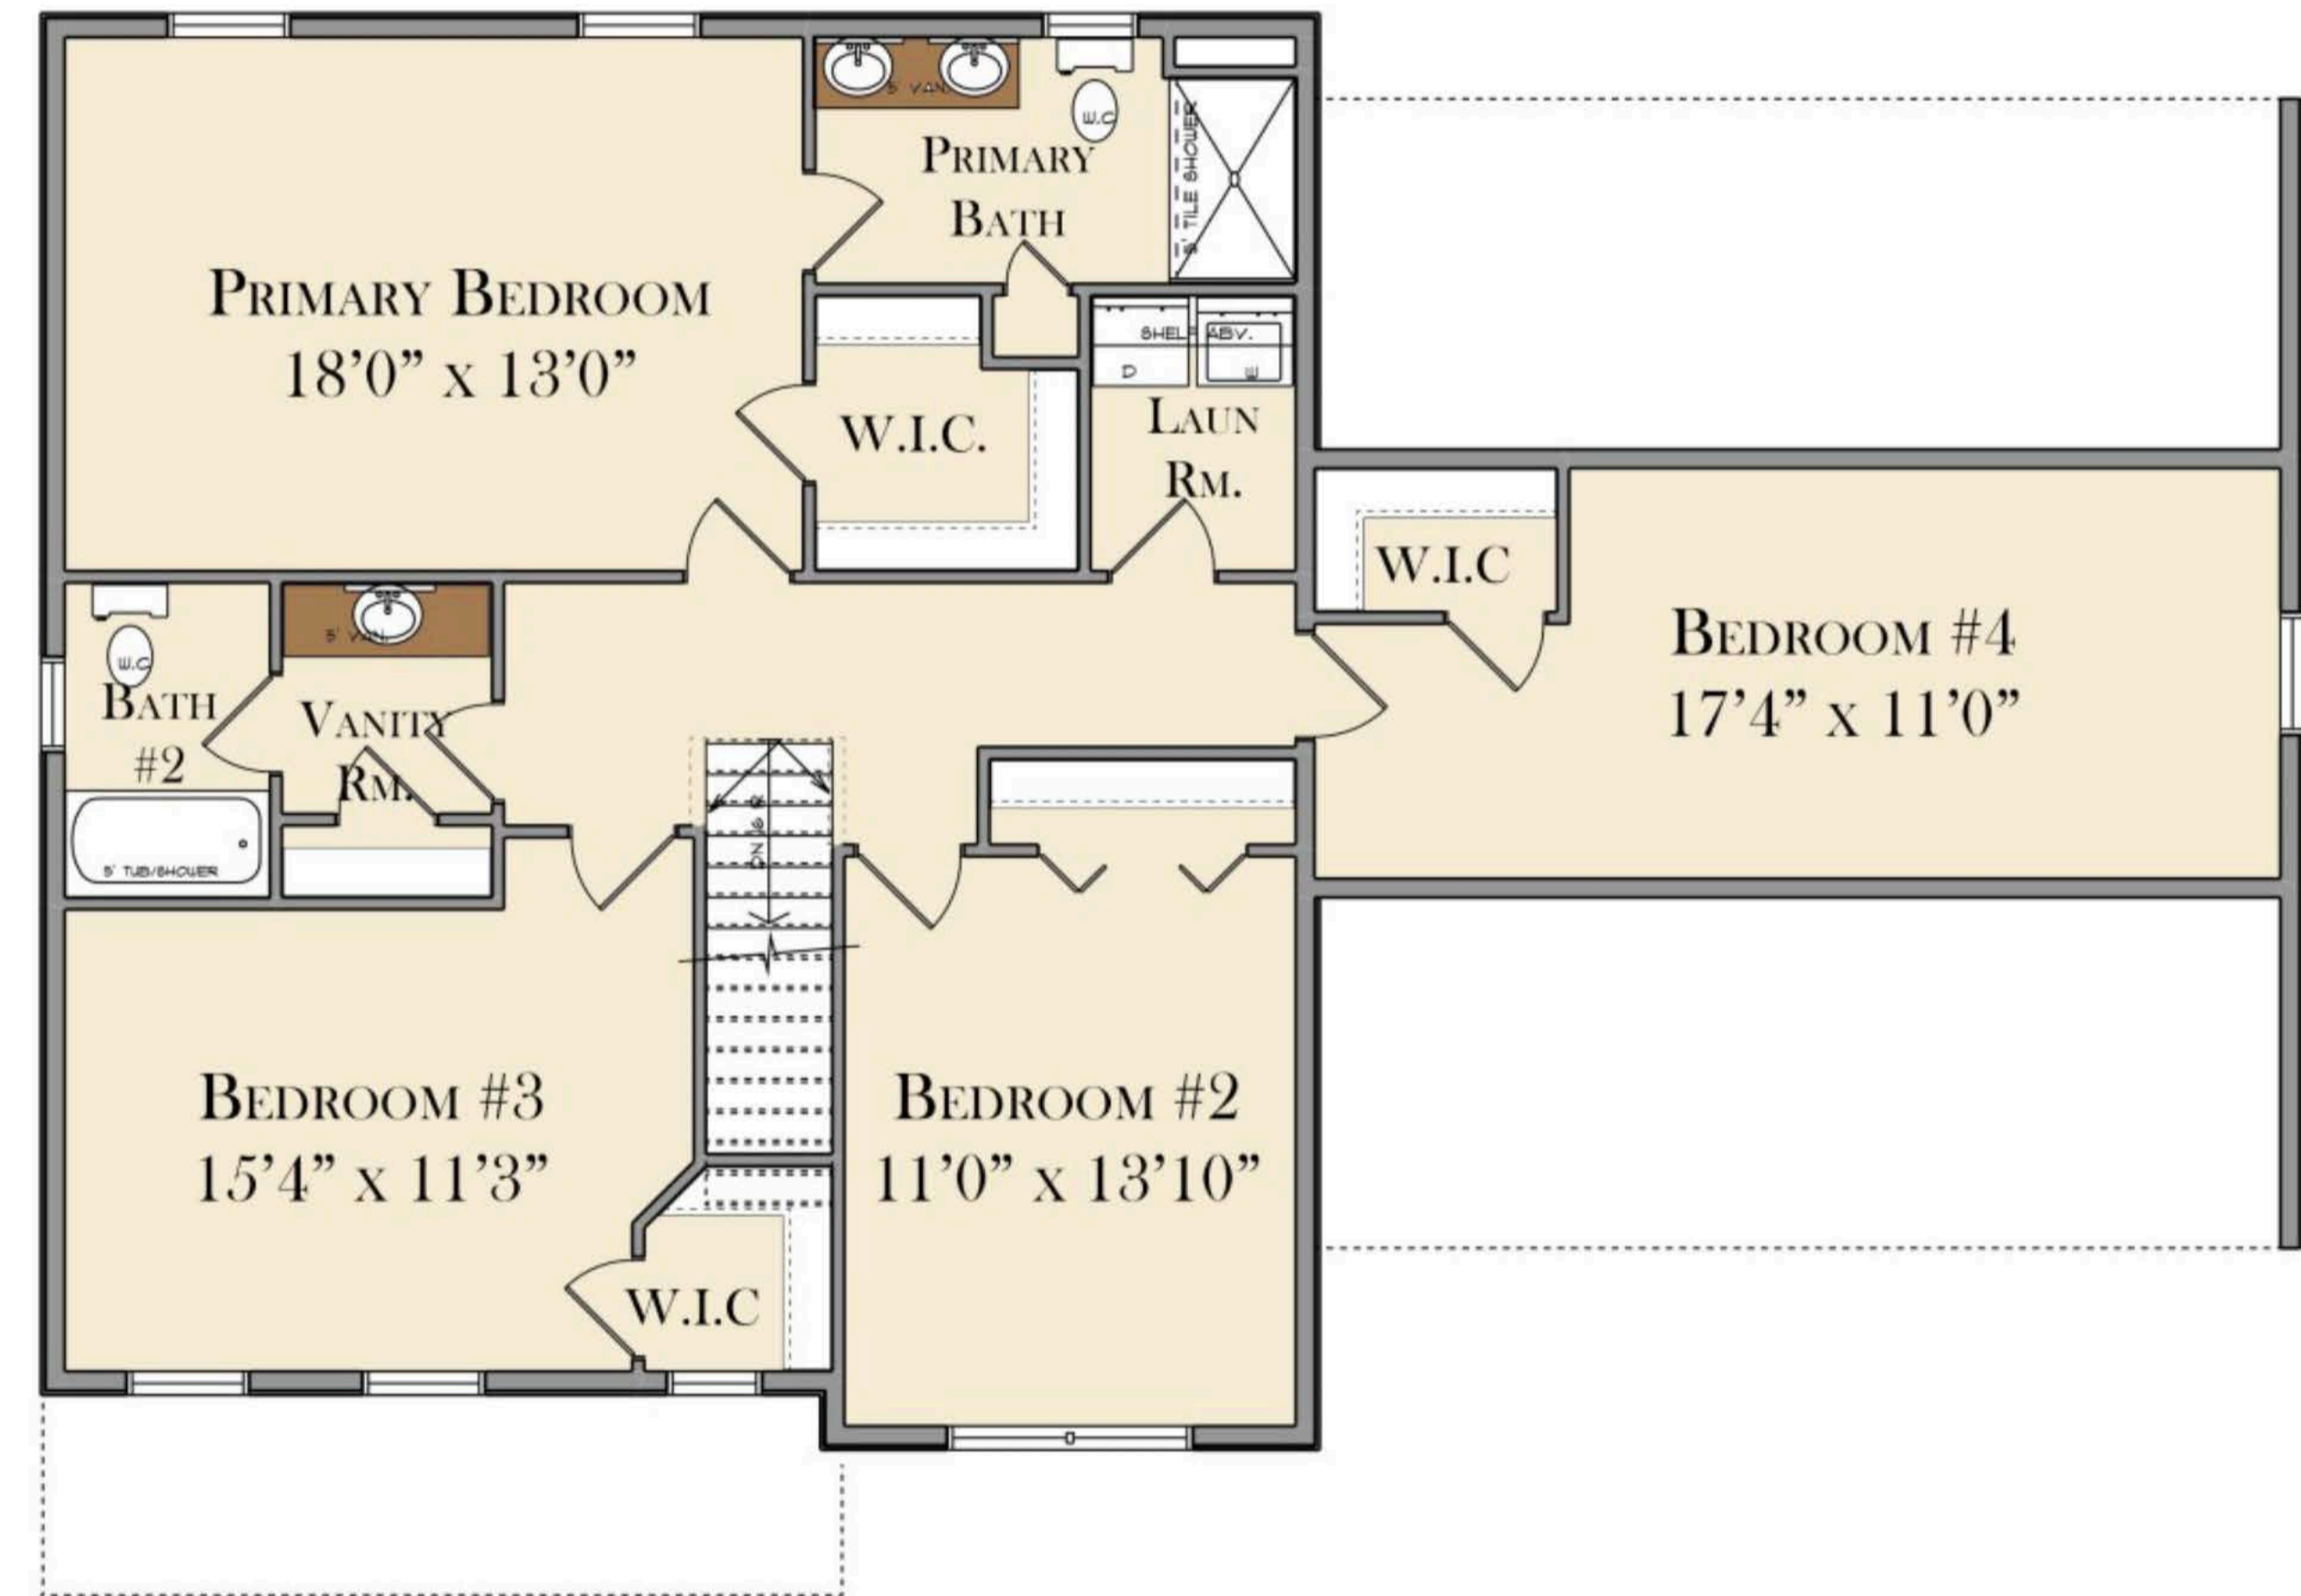

**First Floor: 1146**  
**Second Floor: 1266**  
**Total SQ. Ft: 2412**

# FIRST FLOOR

# SECOND FLOOR

ALL FLOORPLANS AND ELEVATIONS ARE ARTIST CONCEPTS AND MAY VARY FROM THE ACTUAL PRODUCT.

THIS HOME WAS DESIGNED BY GOODY'S HOME DESIGN, INC.