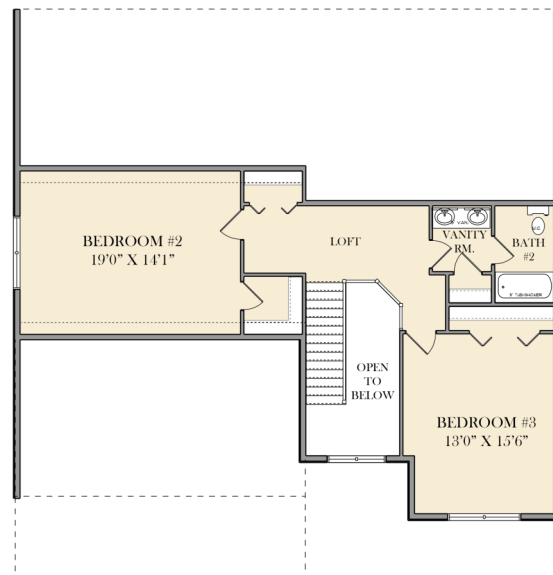

First Floor: 1575
Second Floor: 815
Total SQ. Ft: 2390

RED ROSE MODEL

GOODY'S
HOME DESIGN
DRAFTING • 3D RENDERINGS • DESIGN

First Floor: 1575
Second Floor: 815
Total SQ. Ft: 2390

FIRST FLOOR

SECOND FLOOR

ALL FLOORPLANS AND ELEVATIONS ARE ARTIST CONCEPTS AND MAY VARY FROM THE ACTUAL PRODUCT.