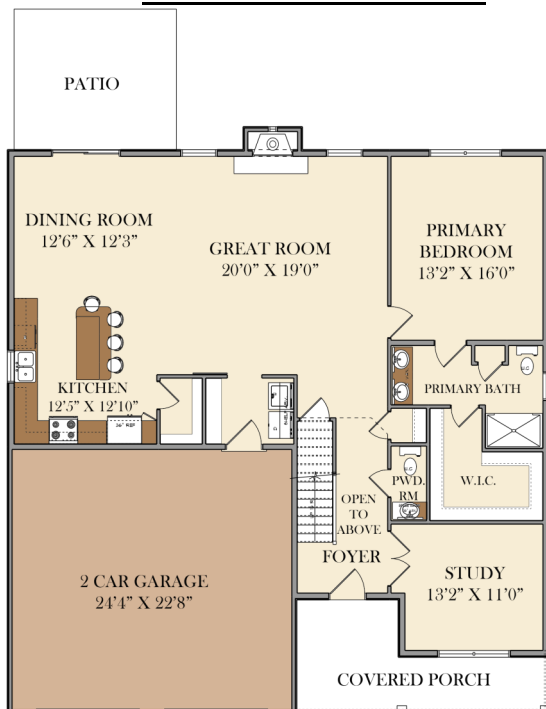

First Floor: 1575
Second Floor: 815
Total SQ. Ft: 2390

RED ROSE MODEL

GOODY'S
HOME DESIGN
DRAFTING • 3D RENDERINGS • DESIGN

First Floor: 1575
Second Floor: 815
Total SQ. Ft: 2390

FIRST FLOOR

SECOND FLOOR

ALL FLOORPLANS AND ELEVATIONS ARE ARTIST CONCEPTS AND MAY VARY FROM THE ACTUAL PRODUCT.