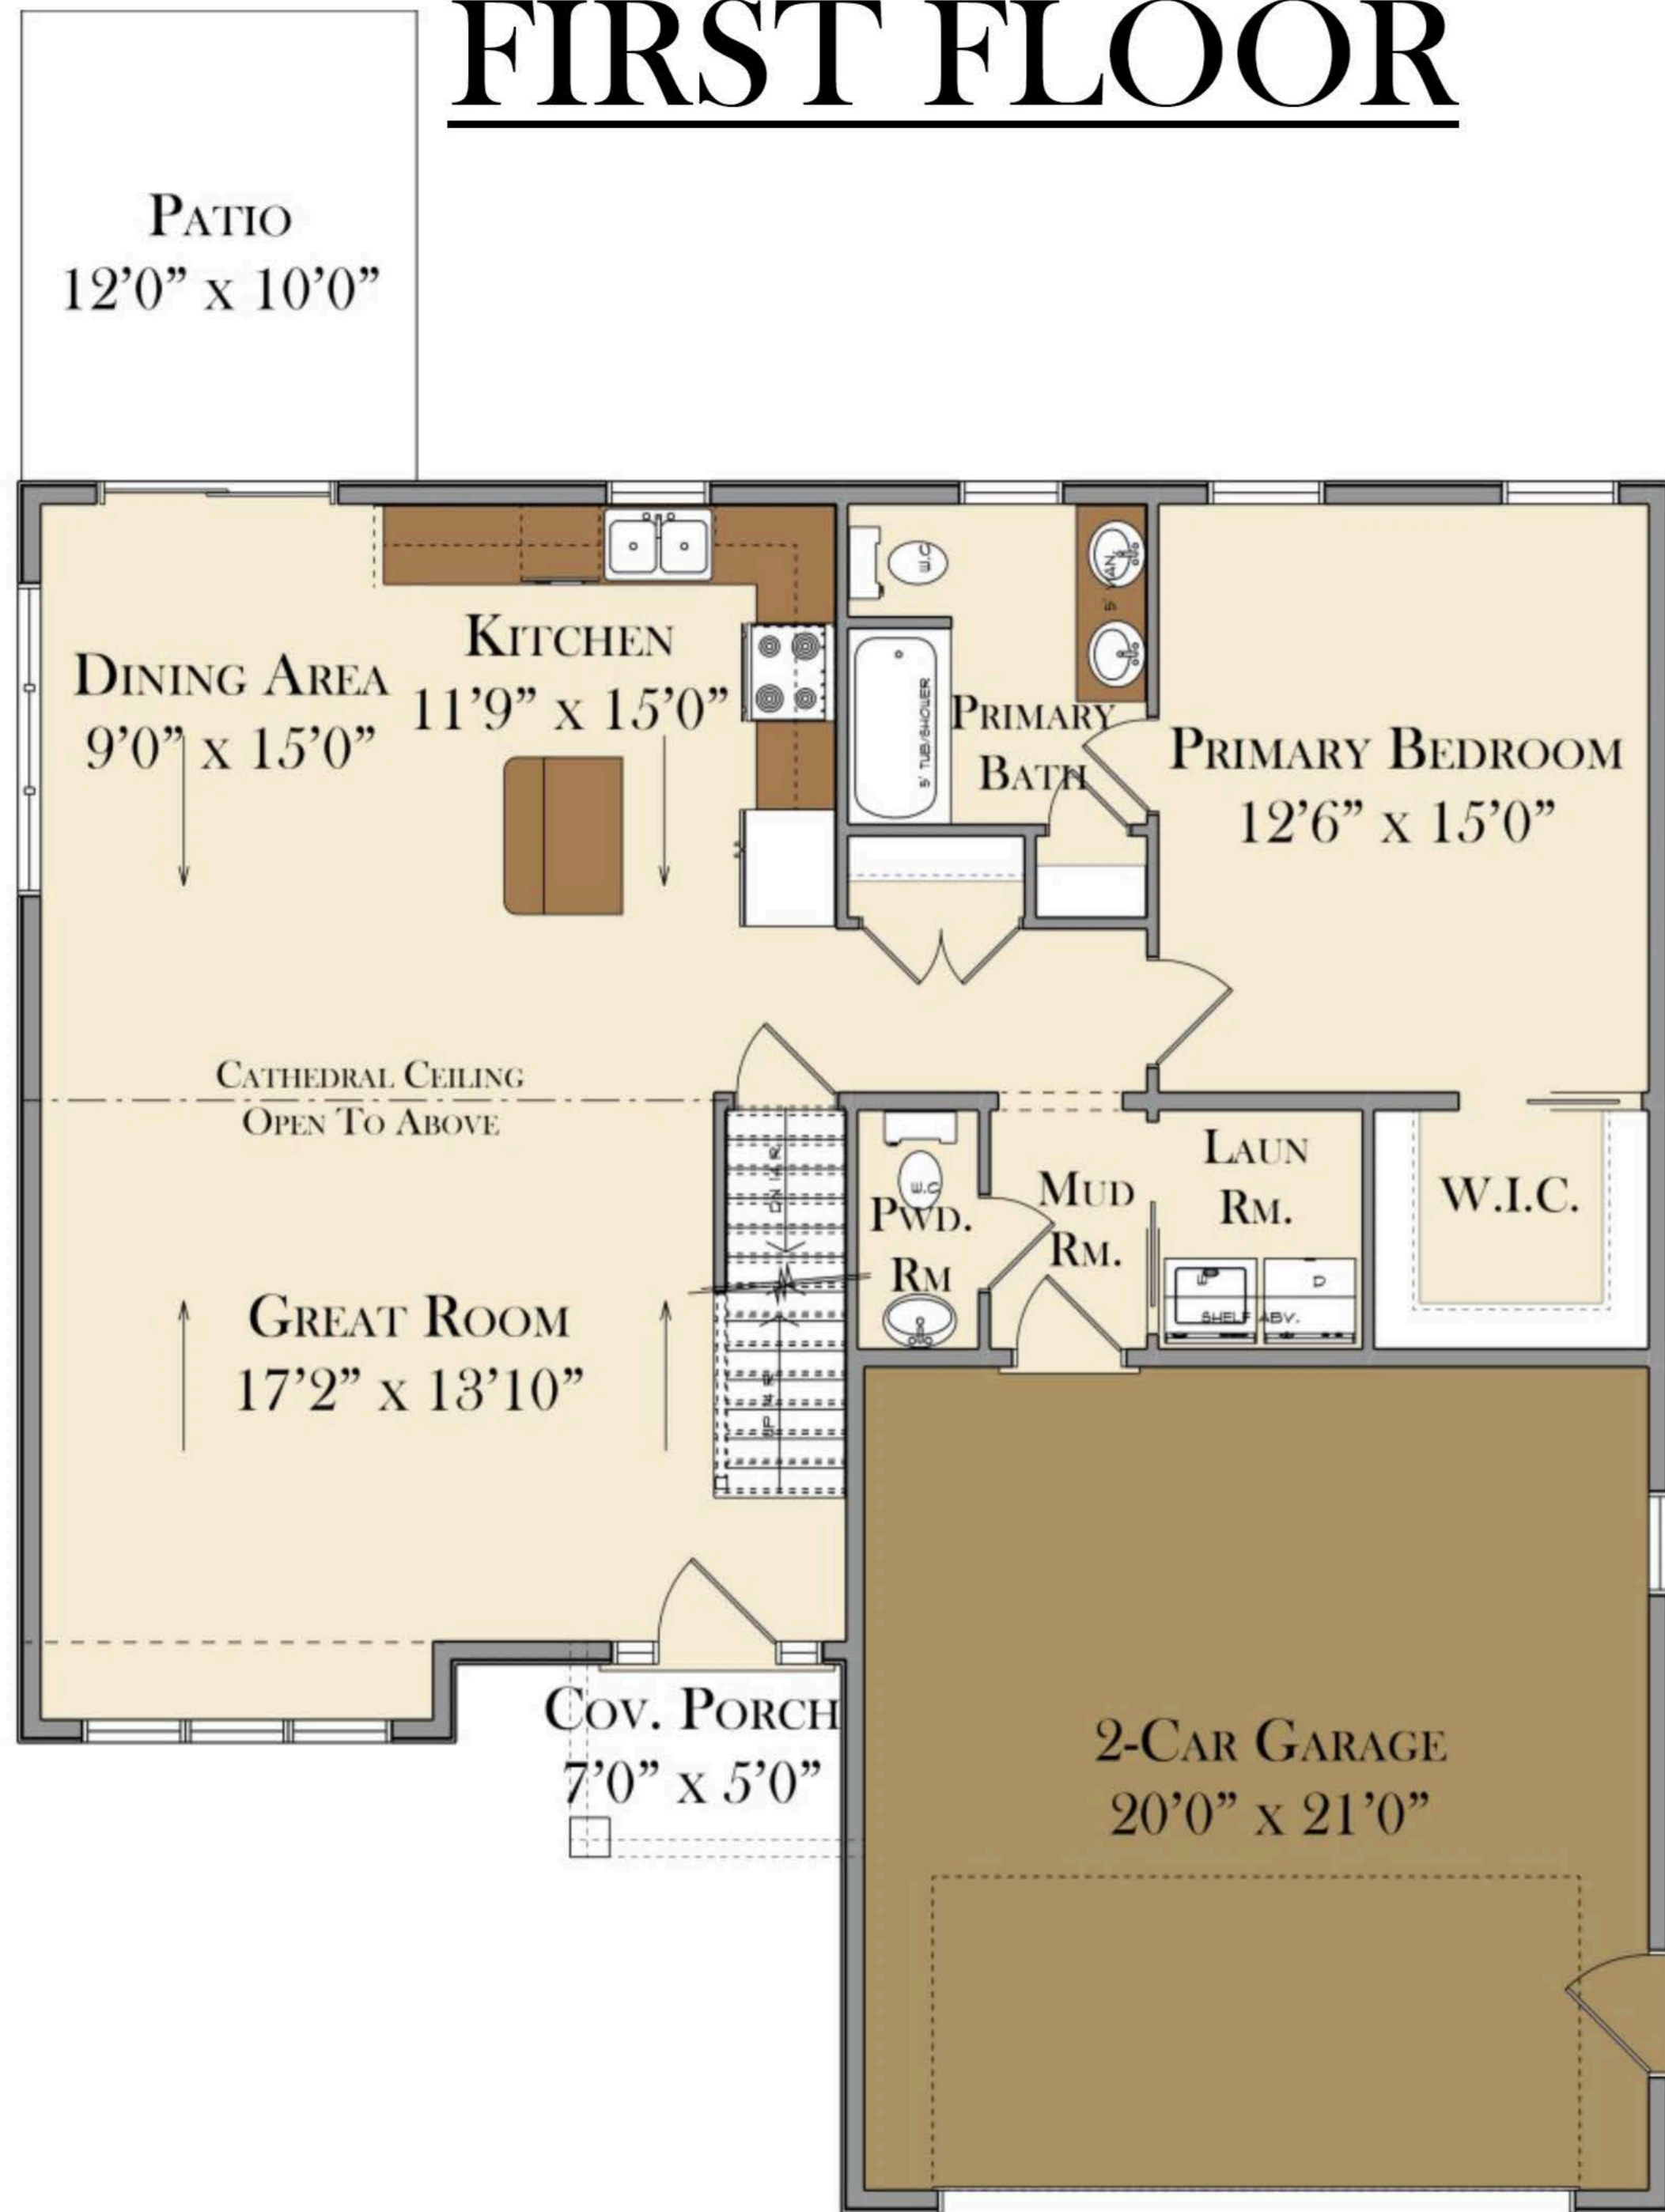

First Floor: 1128
Second Floor: 718
Total SQ. Ft: 1846

FIRST FLOOR

SECOND FLOOR

ALL FLOORPLANS AND ELEVATIONS ARE ARTIST CONCEPTS AND MAY VARY FROM THE ACTUAL PRODUCT.

THIS HOME WAS DESIGNED BY GOODY'S HOME DESIGN, INC.