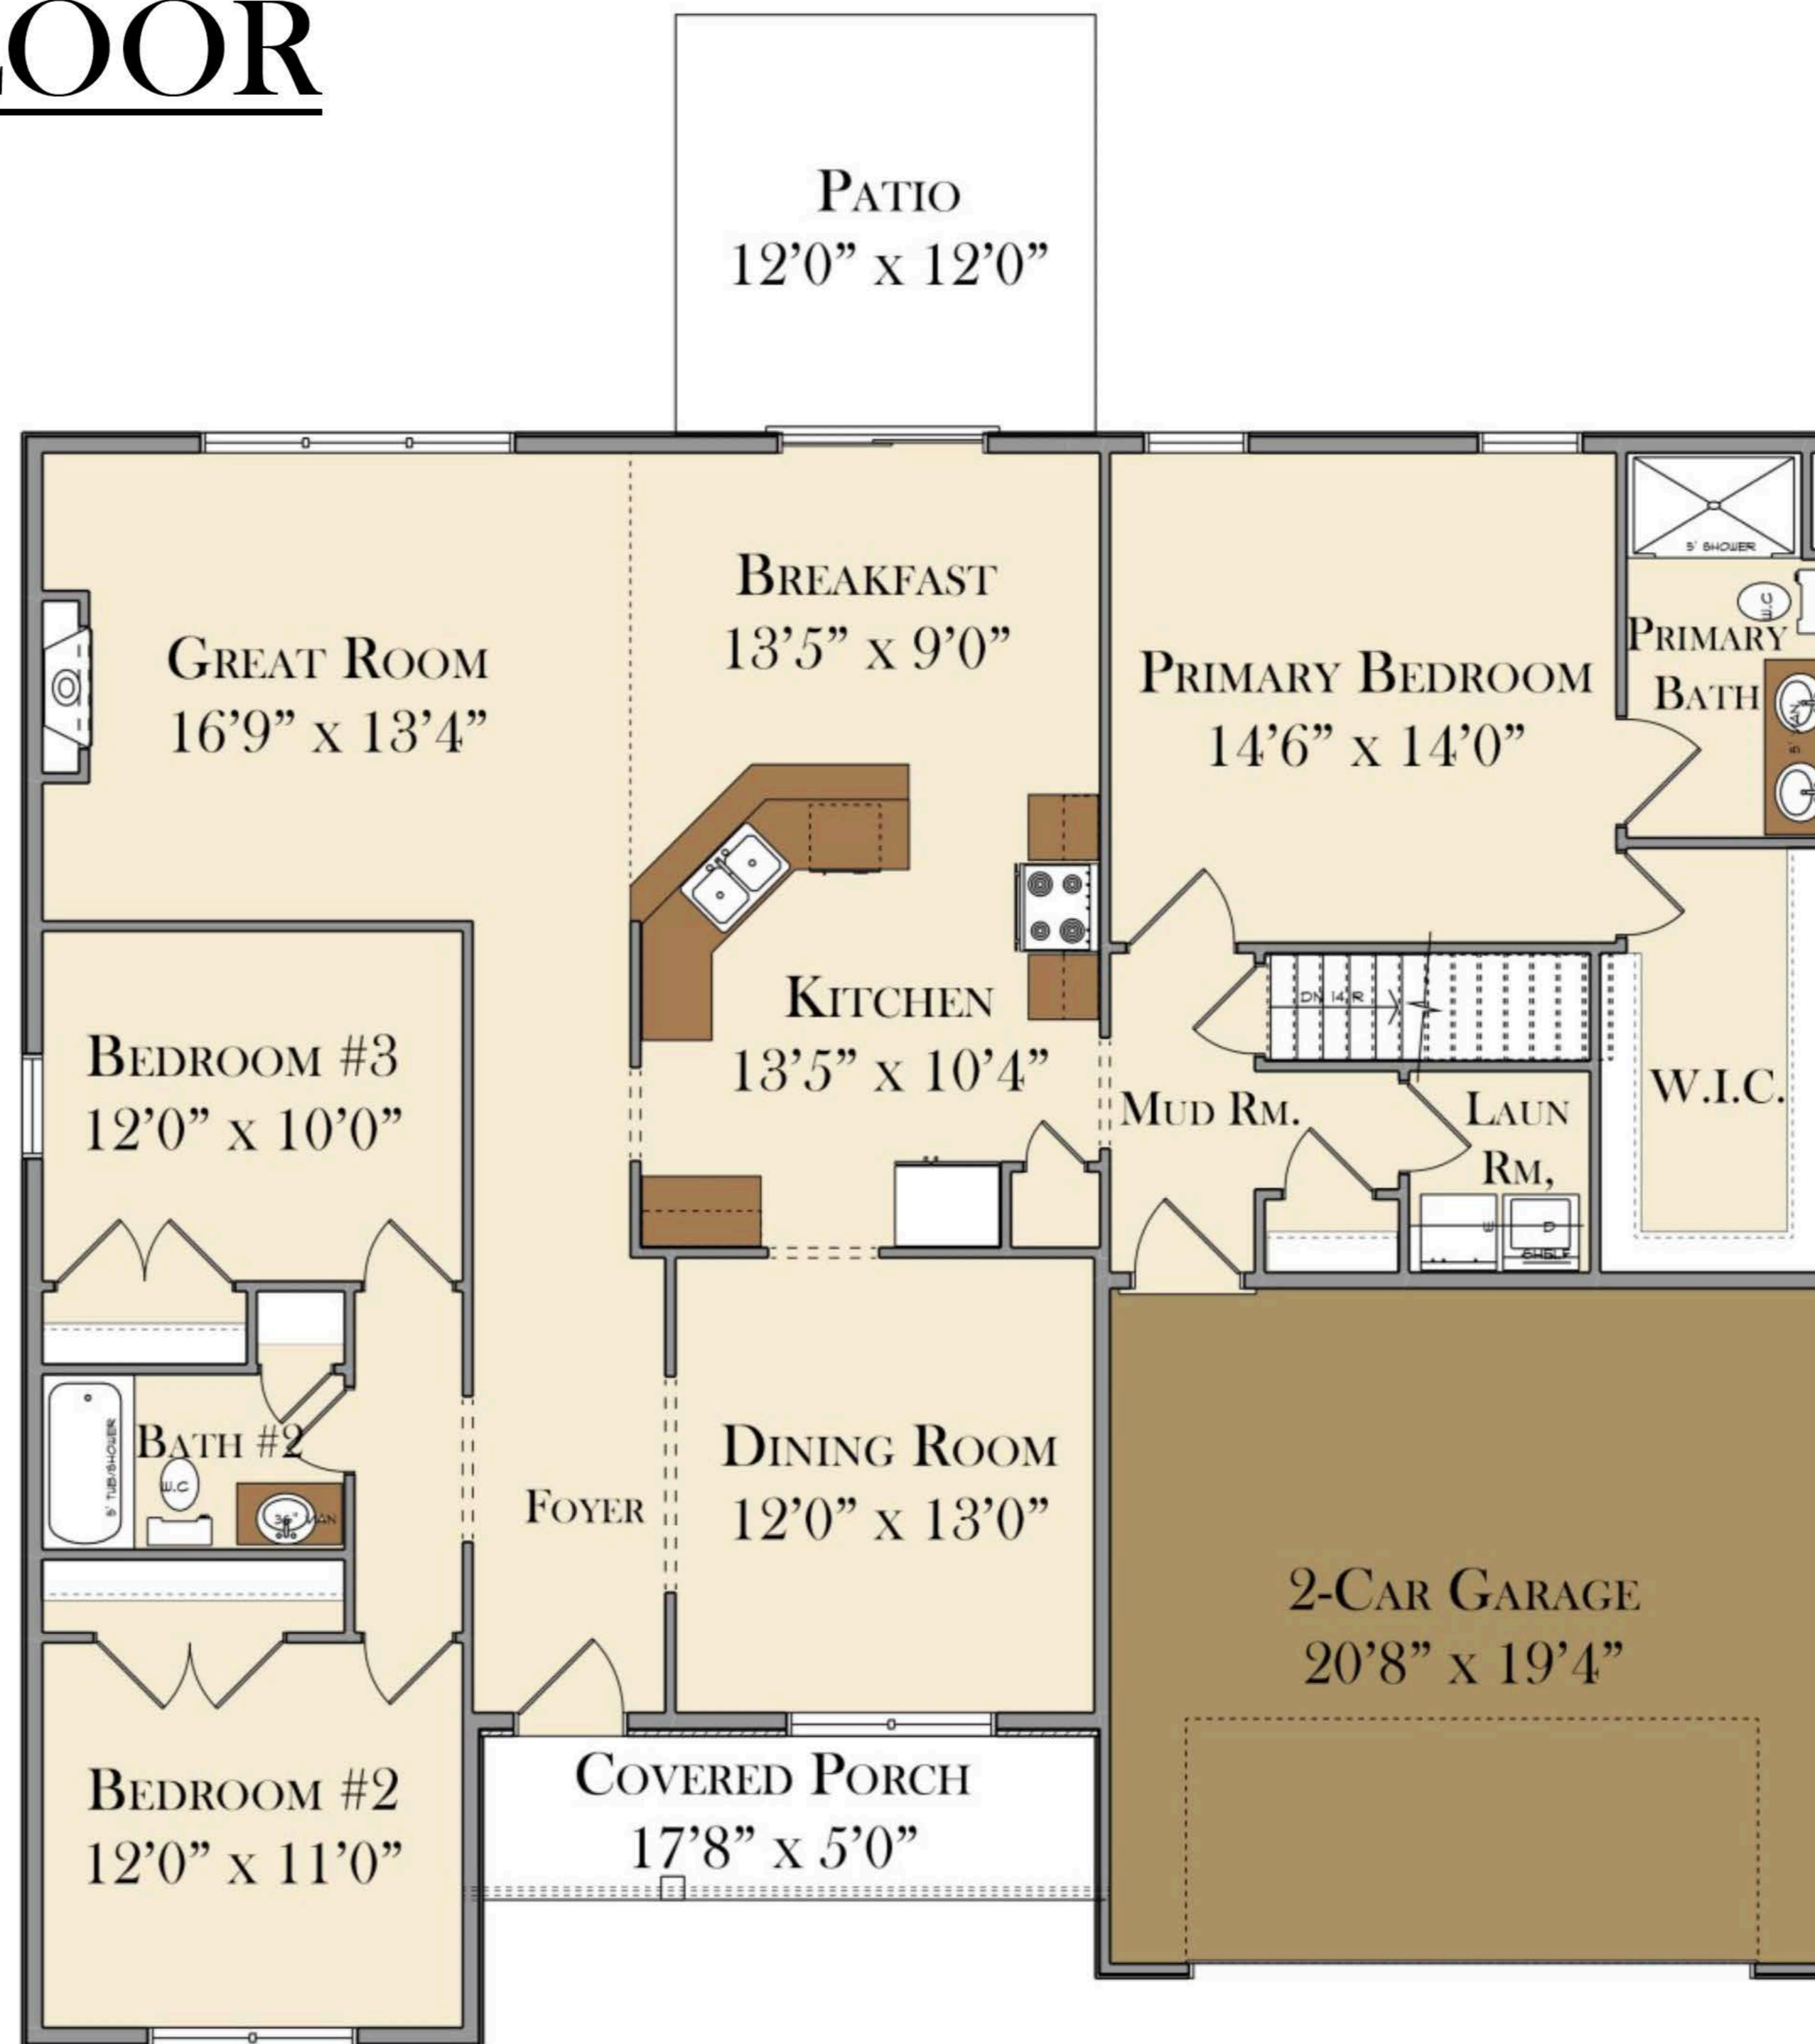

First Floor: 1794
Total SQ. Ft: 1794

FIRST FLOOR

ALL FLOORPLANS AND ELEVATIONS ARE ARTIST CONCEPTS AND MAY VARY FROM THE ACTUAL PRODUCT.

THIS HOME WAS DESIGNED BY GOODY'S HOME DESIGN, INC.