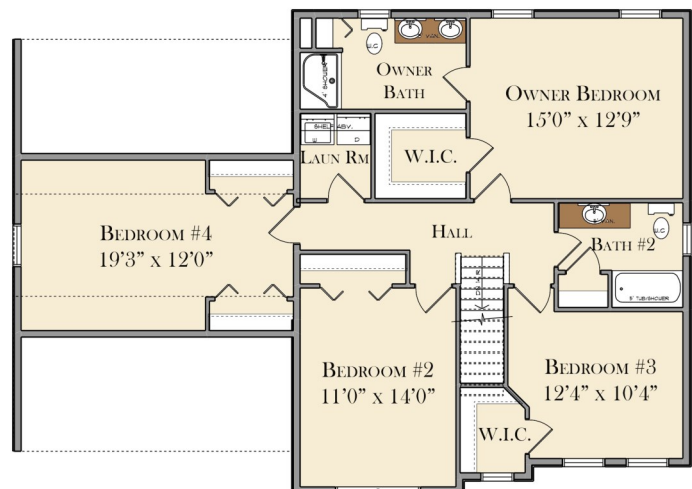

First Floor: 980
Second Floor: 1184
Total SQ. Ft: 2164

GOODY'S
HOME  **DESIGN**
DRAFTING • 3D RENDERINGS • DESIGN

THE MAGNOLIA

First Floor: 980
Second Floor: 1184
Total SQ. Ft: 2164

GOODY'S
HOME DESIGN
DRAFTING • 3D RENDERINGS • DESIGN

FIRST FLOOR

SECOND FLOOR

ALL FLOORPLANS AND ELEVATIONS ARE ARTIST CONCEPTS AND MAY VARY FROM THE ACTUAL PRODUCT.