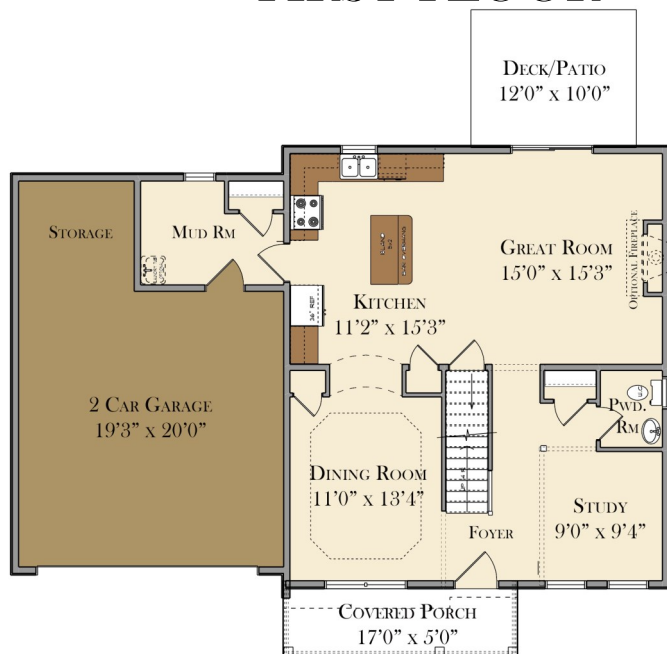

First Floor: 980
Second Floor: 1184
Total SQ. Ft: 2164

GOODY'S
HOME  **DESIGN**
DRAFTING • 3D RENDERINGS • DESIGN

THE MAGNOLIA

First Floor: 980
Second Floor: 1184
Total SQ. Ft: 2164

GOODY'S
HOME DESIGN
DRAFTING • 3D RENDERINGS • DESIGN

FIRST FLOOR

SECOND FLOOR

ALL FLOORPLANS AND ELEVATIONS ARE ARTIST CONCEPTS AND MAY VARY FROM THE ACTUAL PRODUCT.