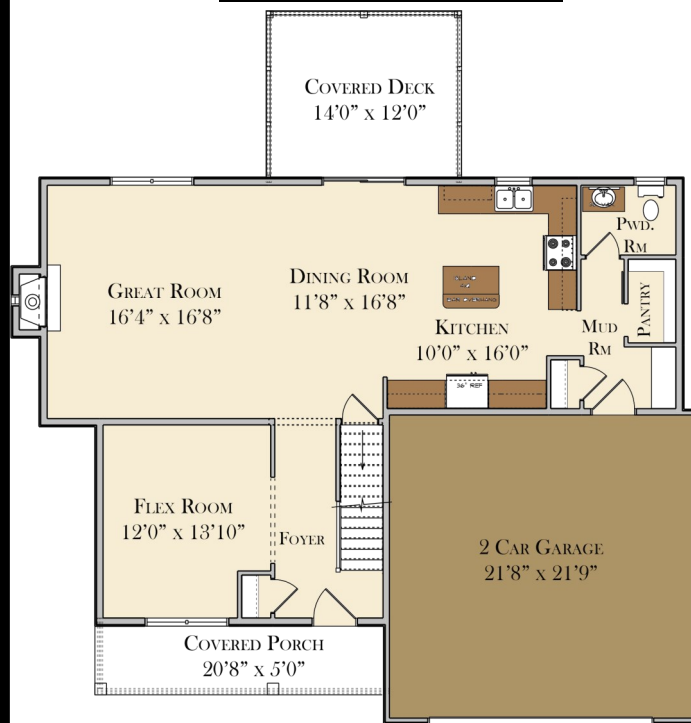

First Floor: 1083
Second Floor: 1224
Total SO. Ft: 2307

MADISON MODEL

First Floor: 1083
Second Floor: 1224
Total SQ. Ft.: 2307

FIRST FLOOR

SECOND FLOOR

ALL FLOORPLANS AND ELEVATIONS ARE ARTIST CONCEPTS AND MAY VARY FROM THE ACTUAL PRODUCT.

THIS HOME WAS DESIGNED BY GOODY'S HOME DESIGN, INC.

112

1/2

112