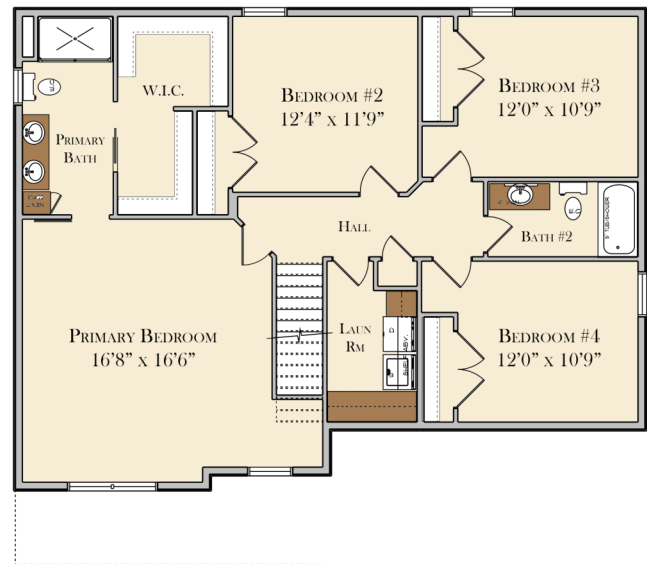

First Floor: 1083
Second Floor: 1224
Total SO. Ft: 2307

MADISON MODEL

First Floor: 1083
Second Floor: 1224
Total SQ. Ft.: 2307

FIRST FLOOR

SECOND FLOOR

ALL FLOORPLANS AND ELEVATIONS ARE ARTIST CONCEPTS AND MAY VARY FROM THE ACTUAL PRODUCT.

THIS HOME WAS DESIGNED BY GOODY'S HOME DESIGN, INC.

112

1/2

112