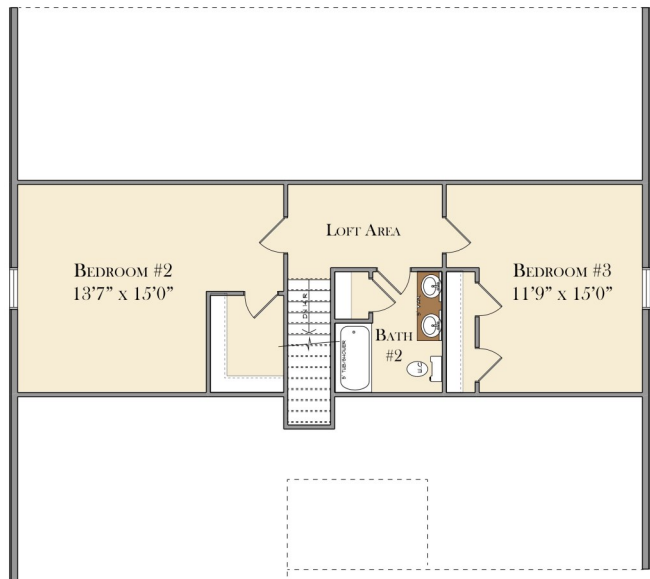

First Floor: 1418
Second Floor: 726
Total SQ. Ft: 2144

THE LINDEN

First Floor: 1418
Second Floor: 726
Total SQ. Ft: 2144

FIRST FLOOR

SECOND FLOOR

ALL FLOORPLANS AND ELEVATIONS ARE ARTIST CONCEPTS AND MAY VARY FROM THE ACTUAL PRODUCT.