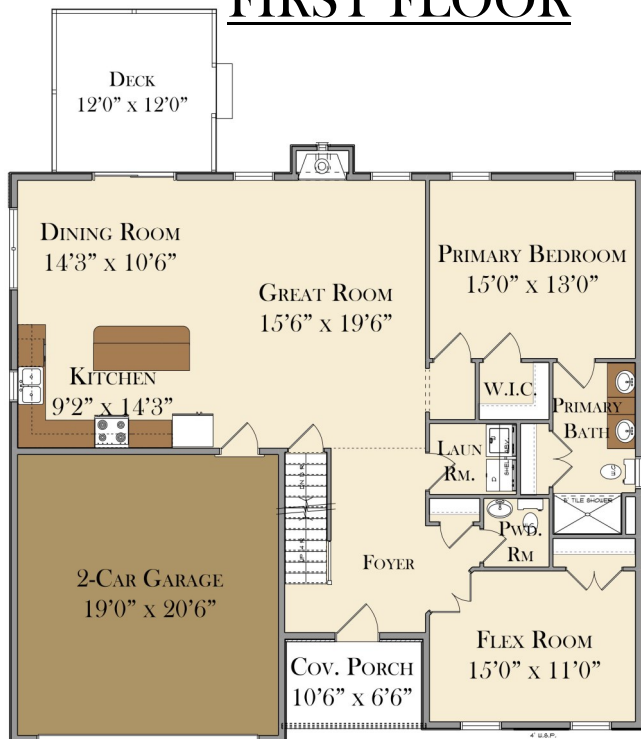

First Floor: 1418
Second Floor: 726
Total SQ. Ft: 2144

THE LINDEN

First Floor: 1418
Second Floor: 726
Total SQ. Ft: 2144

FIRST FLOOR

SECOND FLOOR

ALL FLOORPLANS AND ELEVATIONS ARE ARTIST CONCEPTS AND MAY VARY FROM THE ACTUAL PRODUCT.