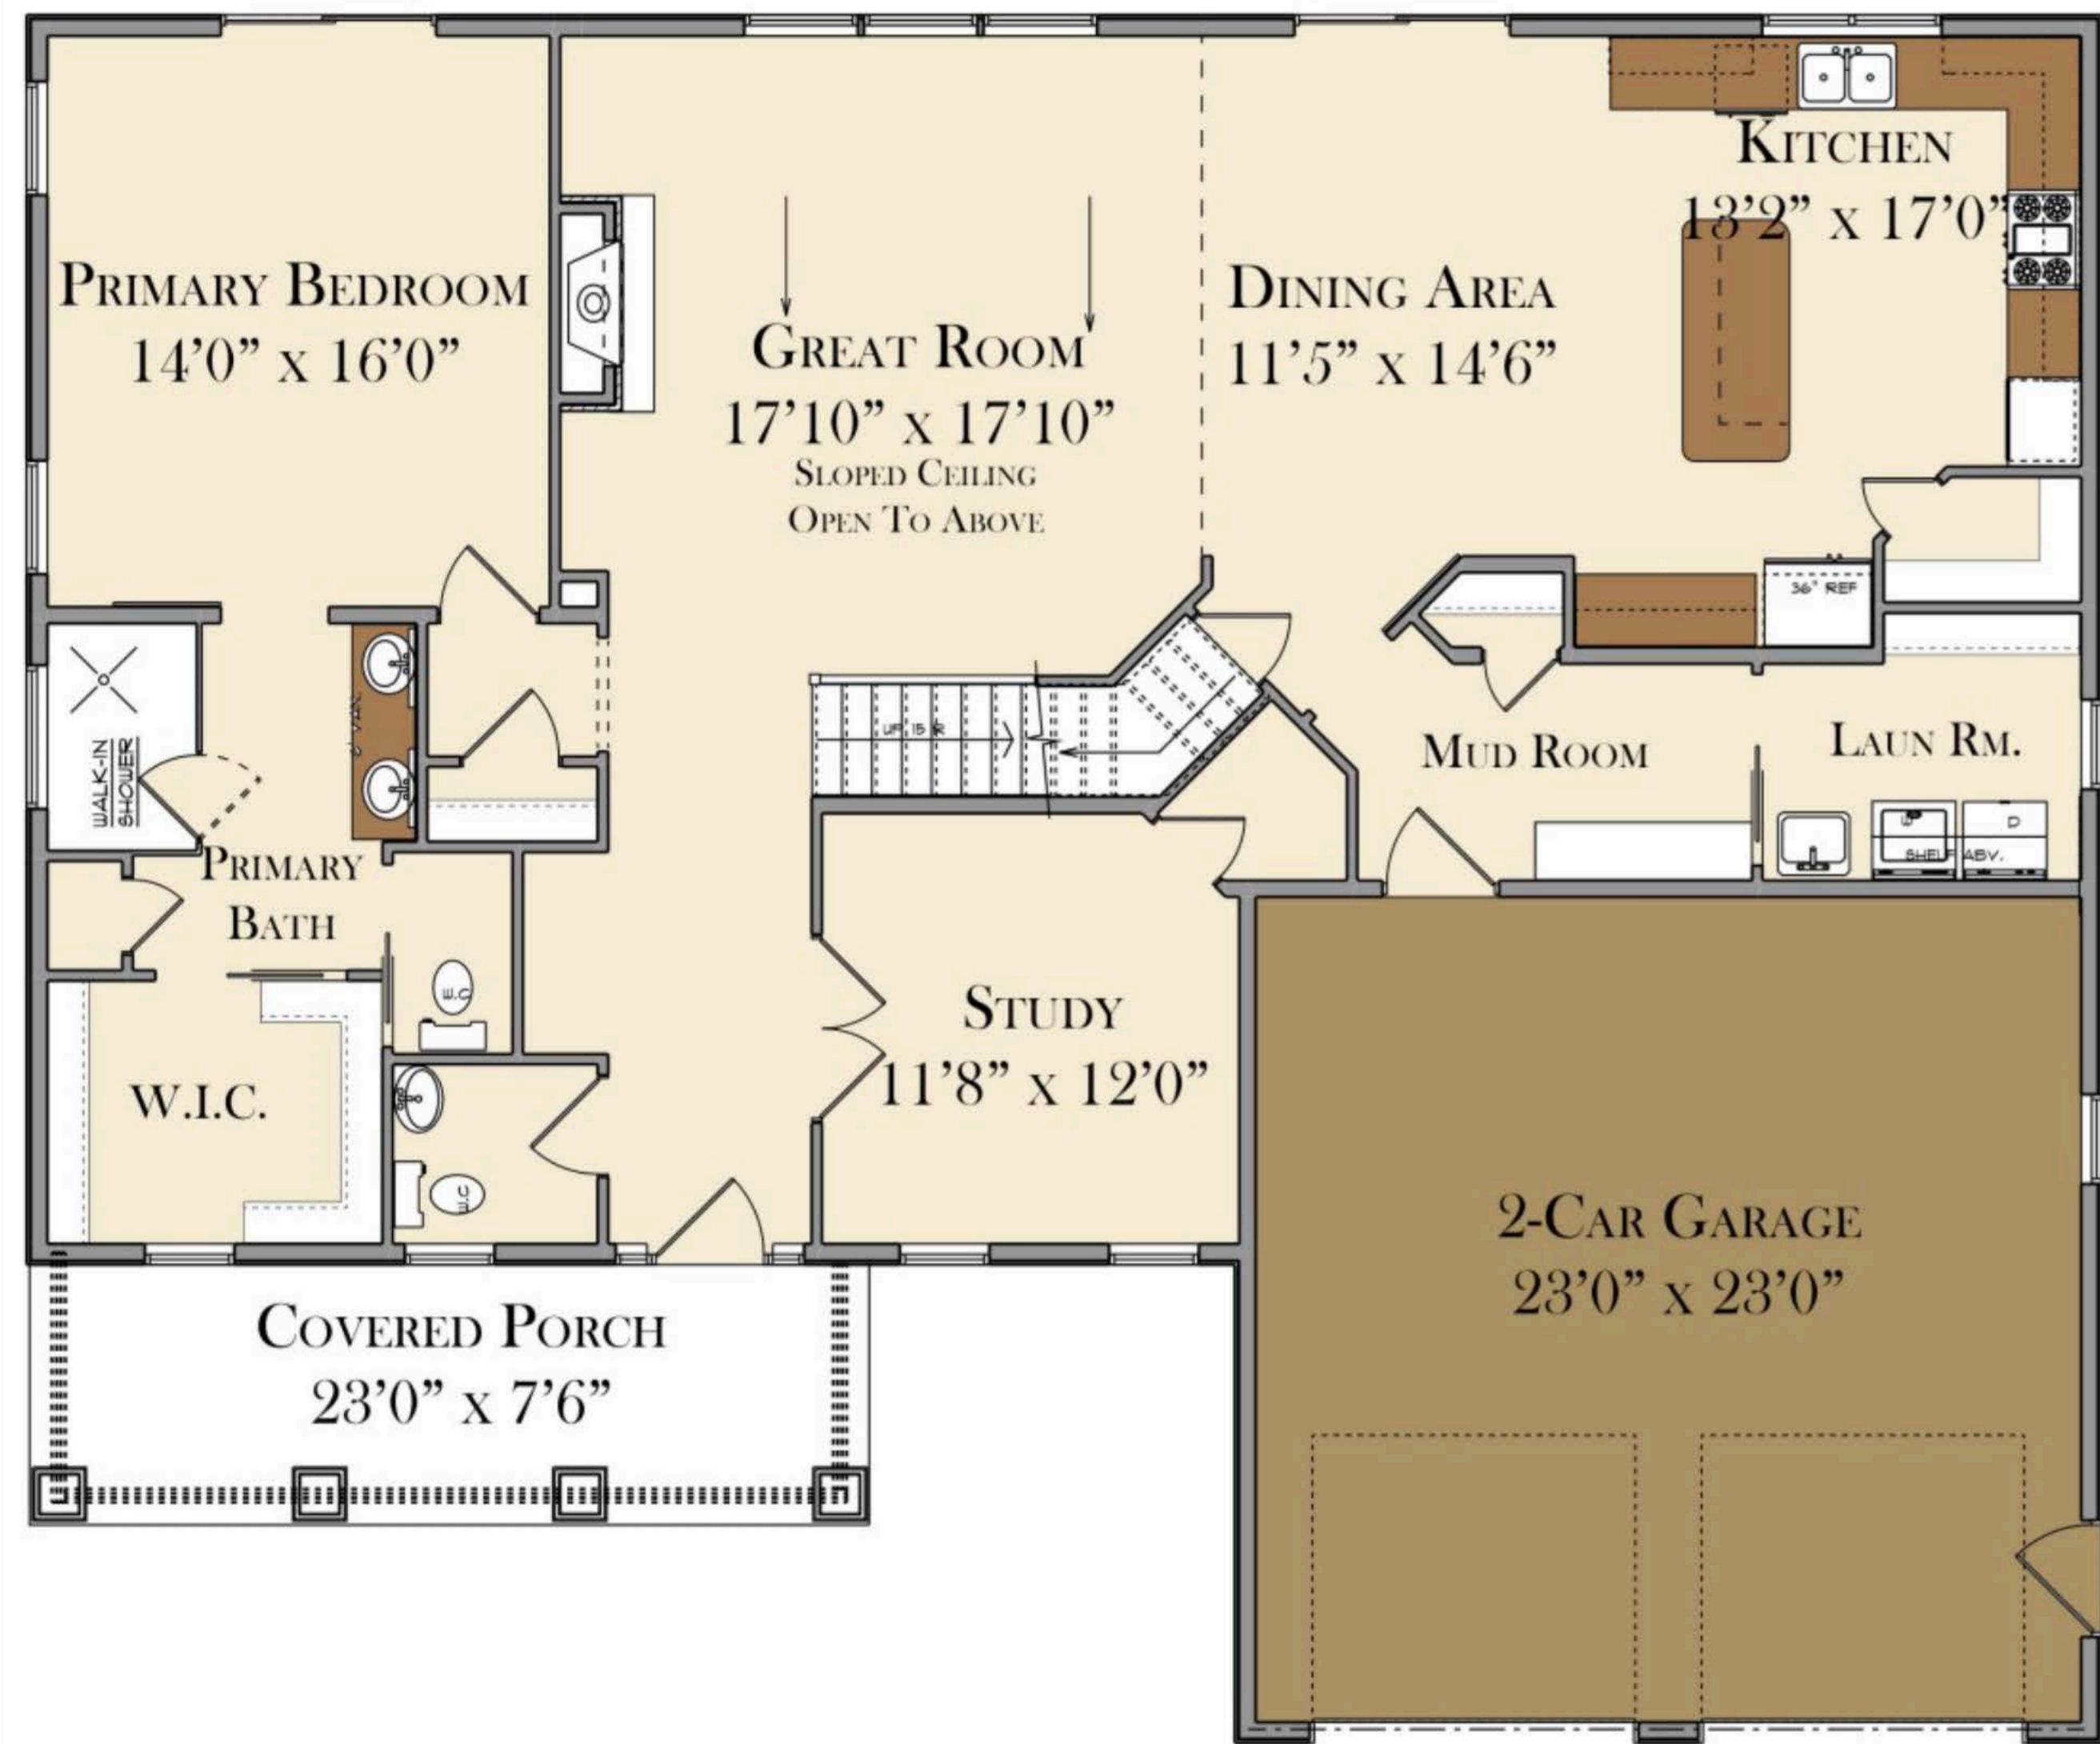

**First Floor:** 1760  
**Second Floor:** 1062  
**Total SQ. Ft:** 2822

# FIRST FLOOR

# SECOND FLOOR

ALL FLOORPLANS AND ELEVATIONS ARE ARTIST CONCEPTS AND MAY VARY FROM THE ACTUAL PRODUCT.

THIS HOME WAS DESIGNED BY GOODY'S HOME DESIGN, INC.