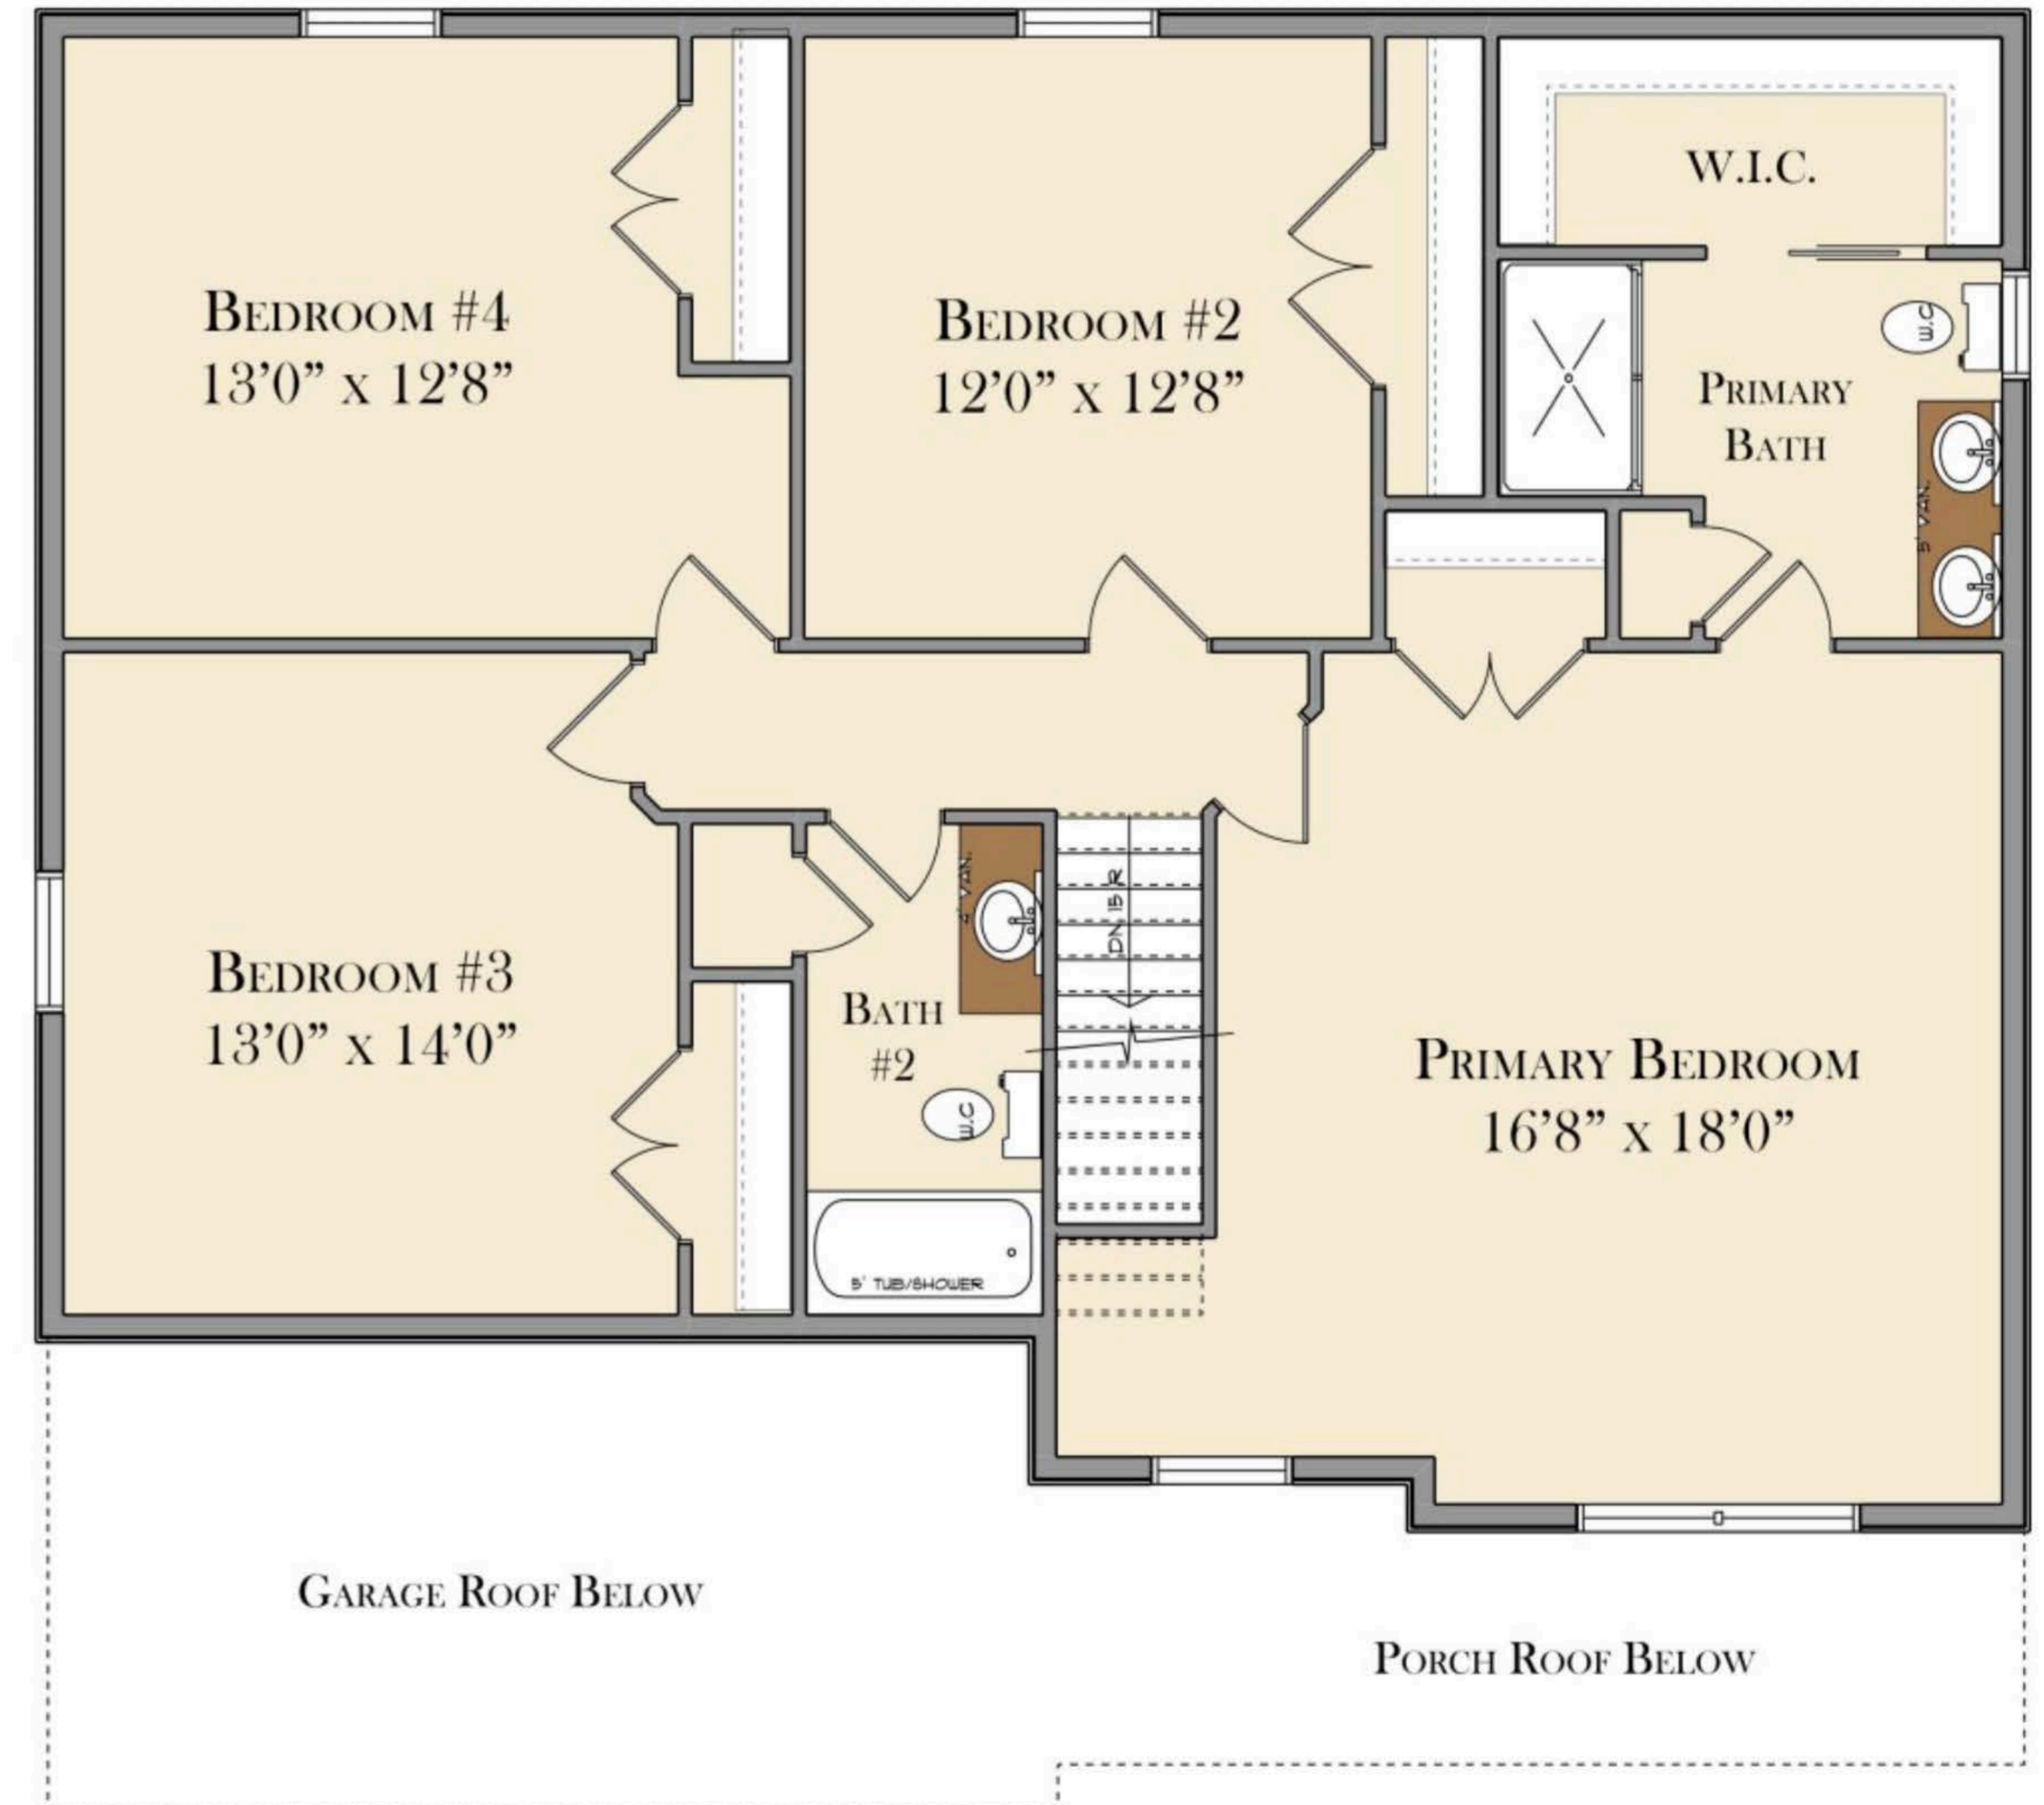

First Floor: 948
Second Floor: 1224
Total SQ. Ft: 2172

FIRST FLOOR

SECOND FLOOR

ALL FLOORPLANS AND ELEVATIONS ARE ARTIST CONCEPTS AND MAY VARY FROM THE ACTUAL PRODUCT.

THIS HOME WAS DESIGNED BY GOODY'S HOME DESIGN, INC.