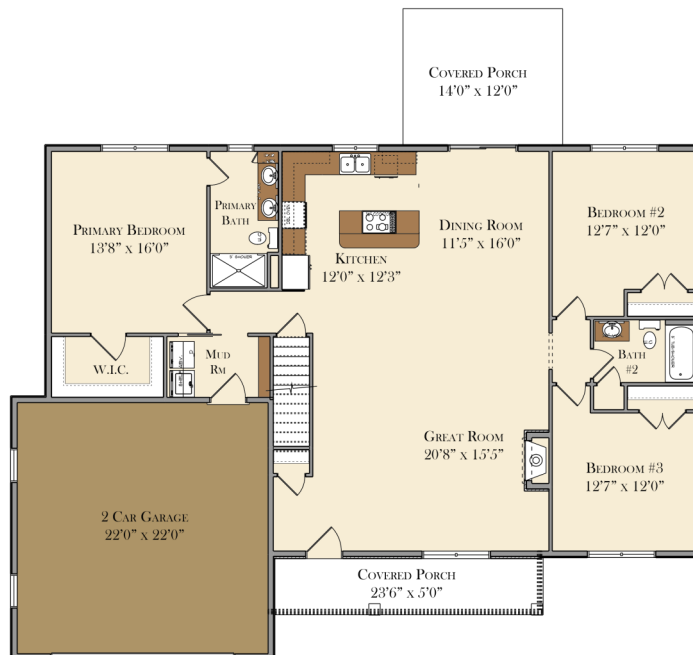

First Floor: 1810
Total SQ. Ft: 1810

THE AVERY

First Floor: 1810
Total SQ. Ft: 1810

FIRST FLOOR

ALL FLOORPLANS AND ELEVATIONS ARE ARTIST CONCEPTS AND MAY VARY FROM THE ACTUAL PRODUCT.

THIS HOME WAS DESIGNED BY GOODY'S HOME DESIGN, INC.