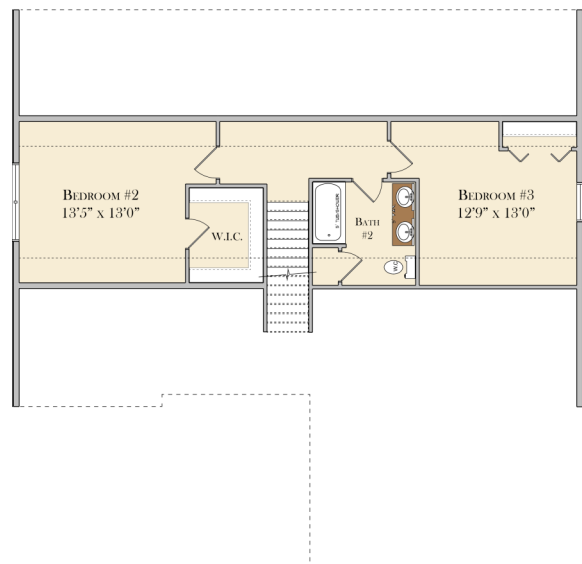

Total SQ. Ft: 1915

# WHITE OAK

Total SQ. Ft: 1915

## FIRST FLOOR

## SECOND FLOOR

ALL FLOORPLANS AND ELEVATIONS ARE ARTIST CONCEPTS AND MAY VARY FROM THE ACTUAL PRODUCT.