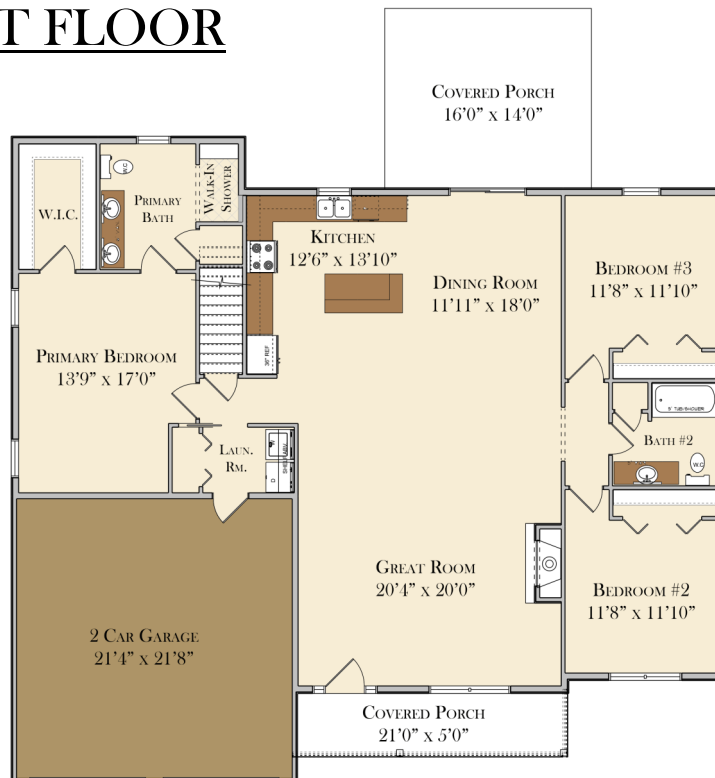

Total SQ. Ft: 1880

THE PINE

Total SQ. Ft: 1880

FIRST FLOOR

ALL FLOORPLANS AND ELEVATIONS ARE ARTIST CONCEPTS AND MAY VARY FROM THE ACTUAL PRODUCT.