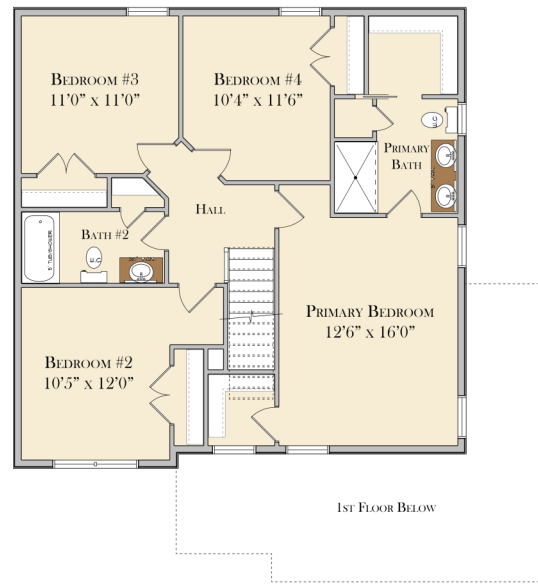

**First Floor:** 850  
**Second Floor:** 950  
**Total SQ. Ft:** 1,800

# THE BAXTER

First Floor: 850  
Second Floor: 950  
Total SQ. Ft: 1,800

## FIRST FLOOR

## SECOND FLOOR

ALL FLOORPLANS AND ELEVATIONS ARE ARTIST CONCEPTS AND MAY VARY FROM THE ACTUAL PRODUCT.