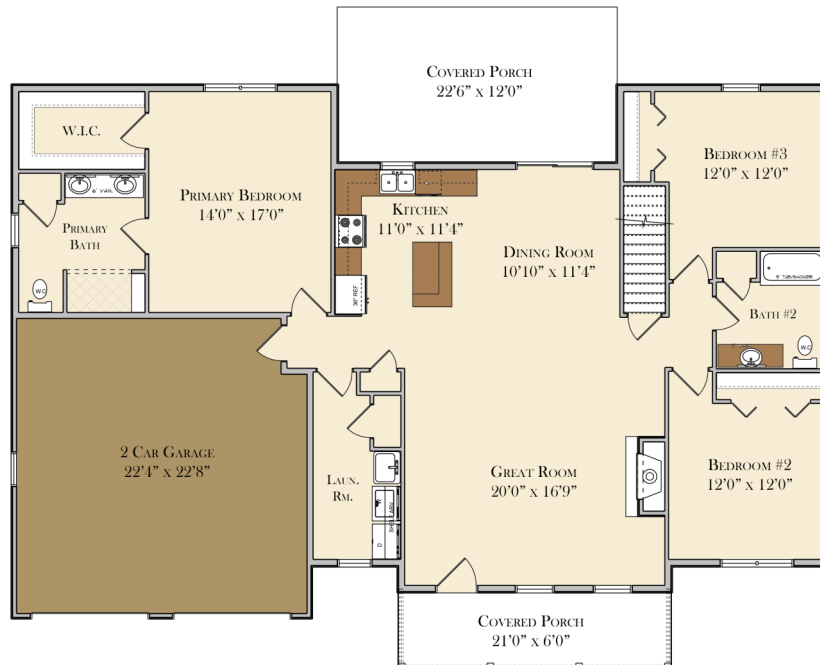

Total SQ. Ft: 1805

RED OAK

Total SQ. Ft: 1805

FIRST FLOOR

ALL FLOORPLANS AND ELEVATIONS ARE ARTIST CONCEPTS AND MAY VARY FROM THE ACTUAL PRODUCT.