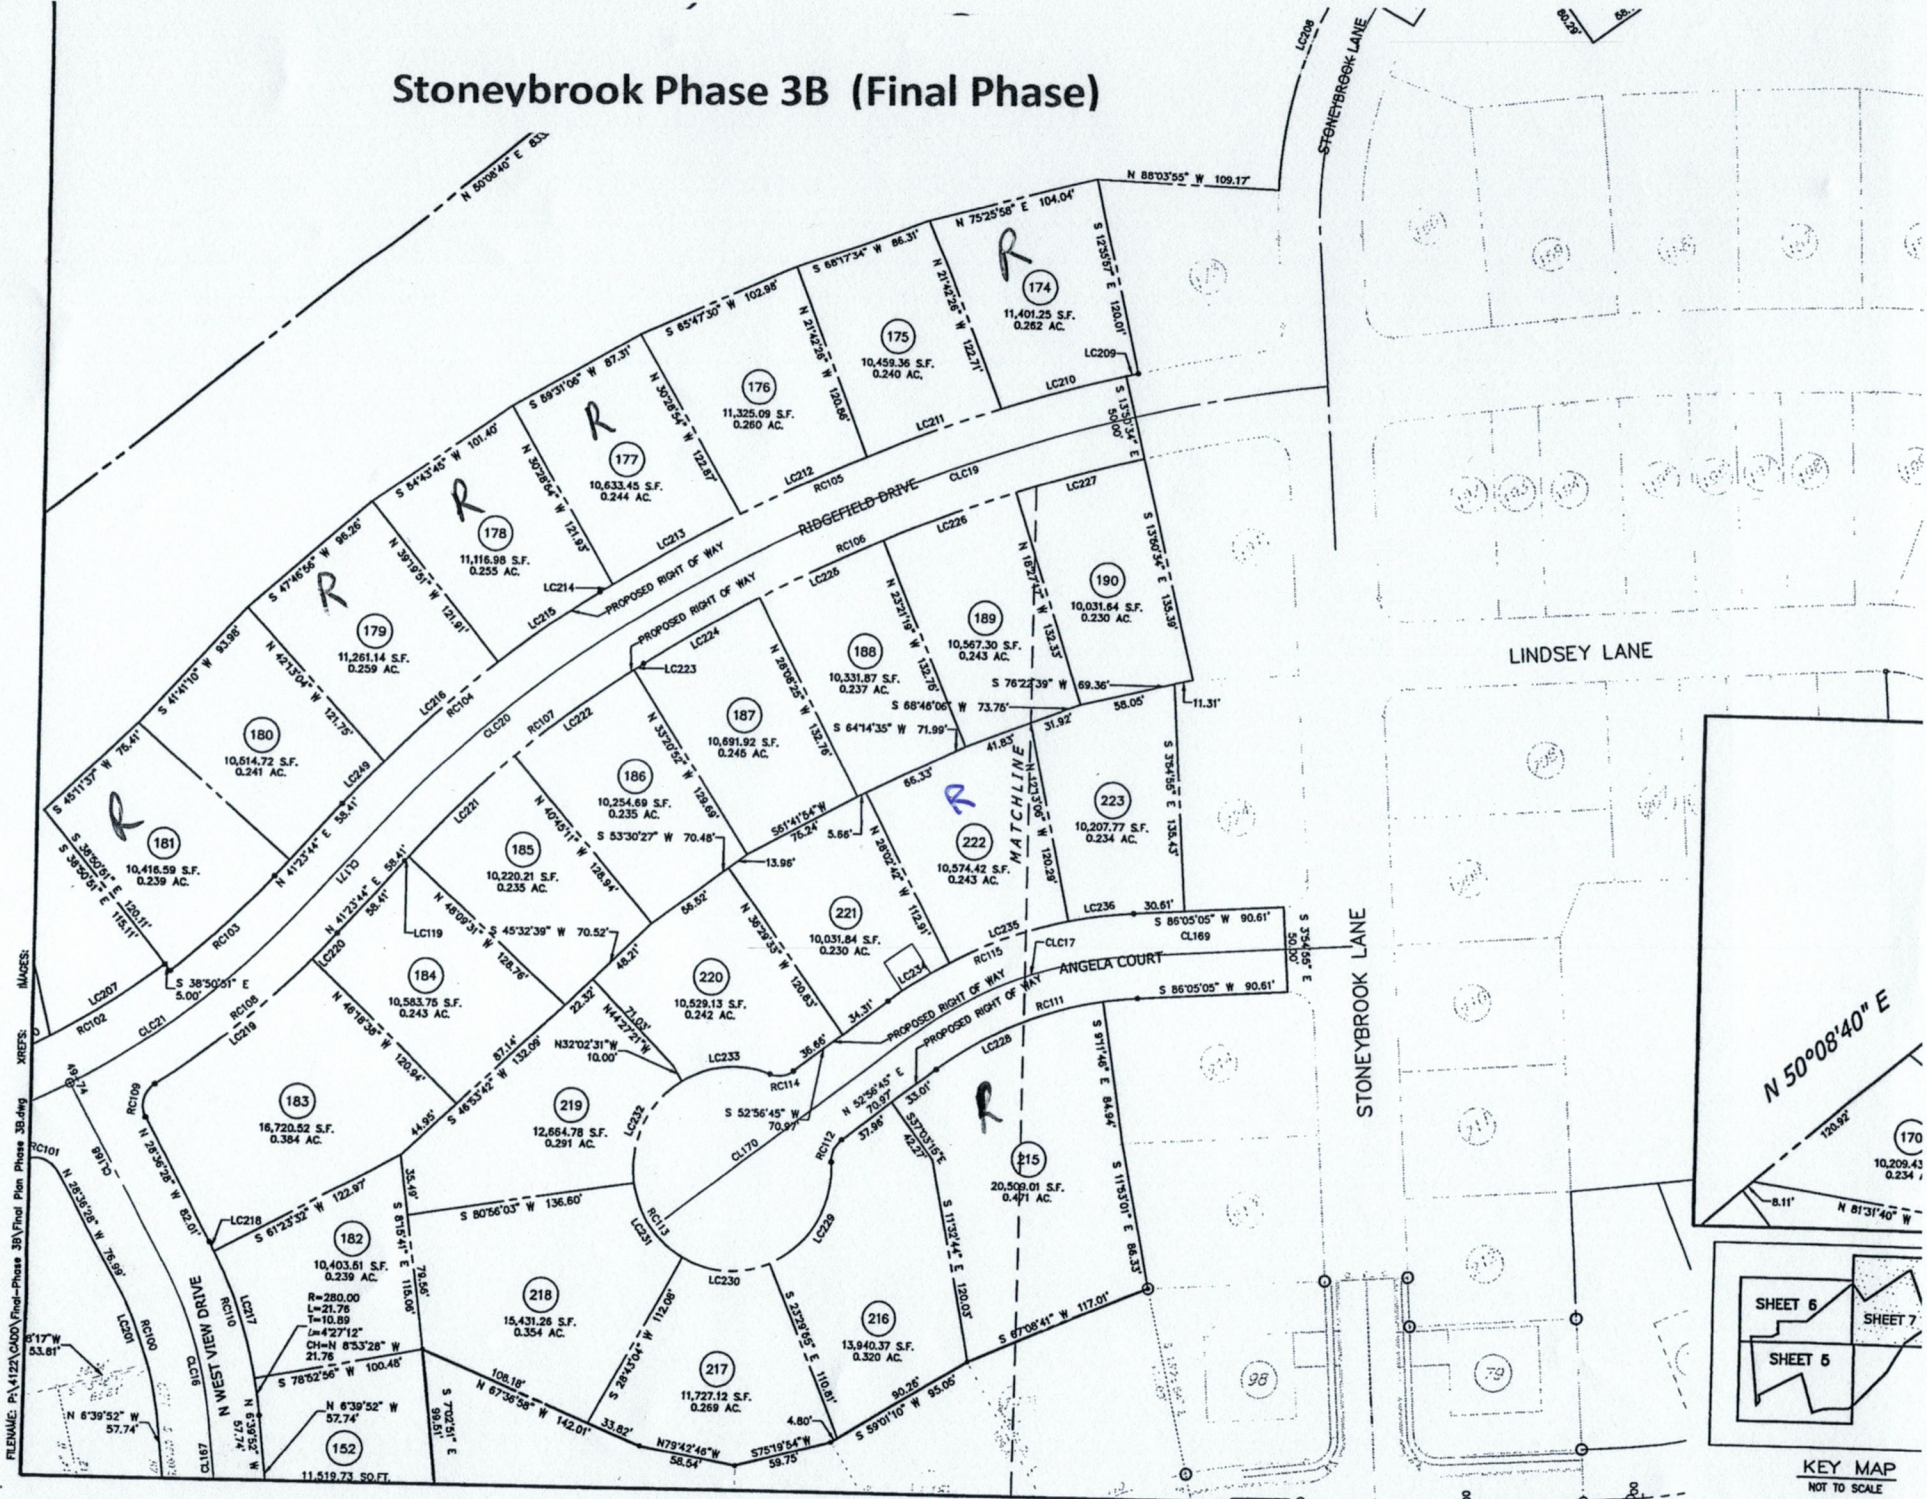

# Stoneybrook Phase 3B (Final Phase)

FILENAME: P:\41921\0001\Final-Phase 3B\Final Plan Phase 3B.dwg  
 XREFS:  
 IACCESS:

KEY MAP  
 NOT TO SCALE