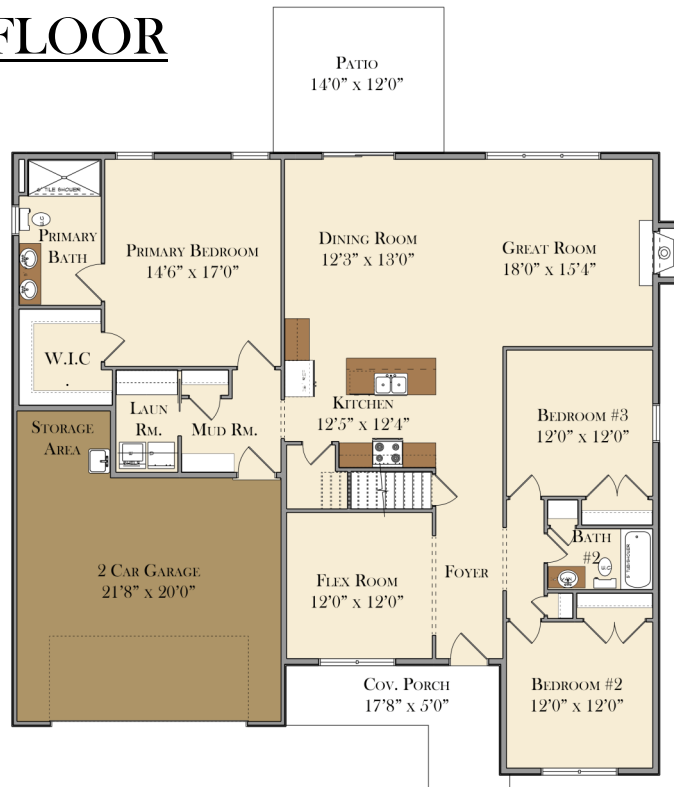

First Floor: 2004  
Total SQ. Ft: 2004

# MEADOW VIEW II

First Floor: 2004  
Total SQ. Ft: 2004

## FIRST FLOOR

ALL FLOORPLANS AND ELEVATIONS ARE ARTIST CONCEPTS AND MAY VARY FROM THE ACTUAL PRODUCT.

THIS HOME WAS DESIGNED BY GOODY'S HOME DESIGN, INC.